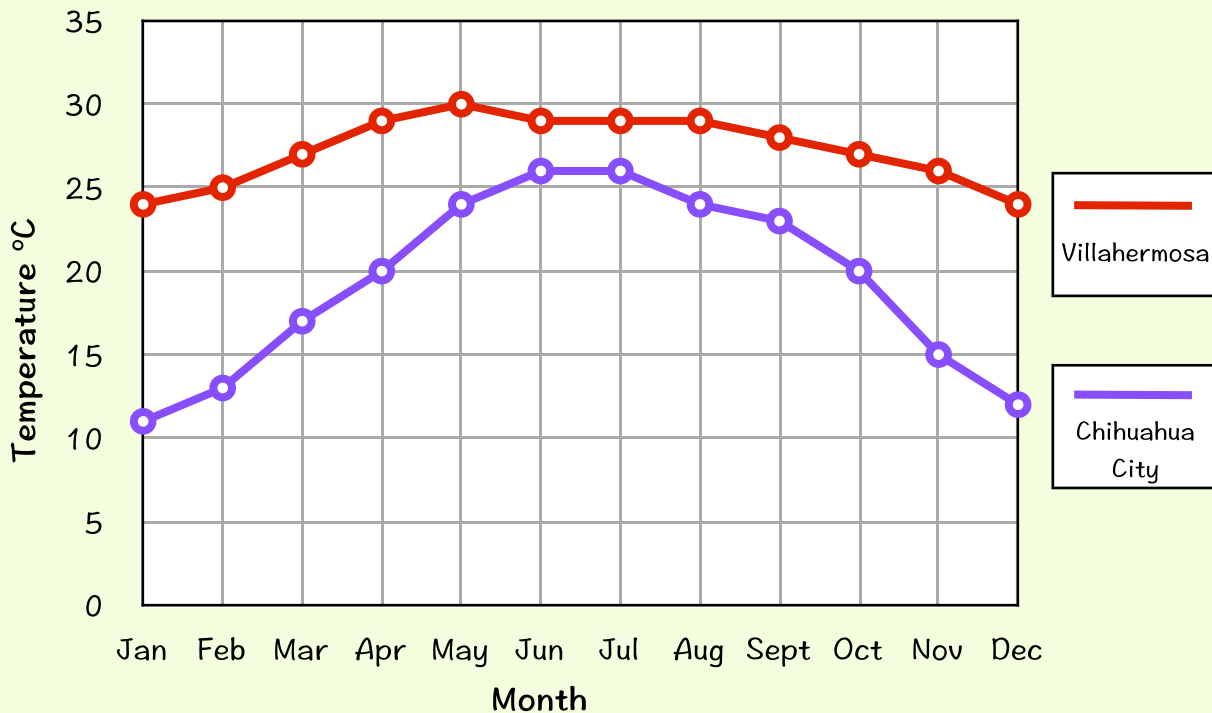

Name: _____

Date: _____

Look at this graph showing the temperatures in two cities in Mexico: Chihuahua city in Chihuahua, and Villahermosa in Tabasco.

A graph to show the average monthly temperatures in Chihuahua City and Villahermosa

Which location is hotter?	What is the hottest month in Villahermosa?	What are the hottest months in Chihuahua City?
What are the coldest months in Villahermosa?	What is the coldest month in Chihuahua City?	How much hotter is it in Villahermosa than in Chihuahua City in April?
How much colder is it in Chihuahua City than in Villahermosa in November?	What is the difference between the highest and lowest temperature in Villahermosa?	What is the difference between the highest and lowest temperature in Chihuahua?